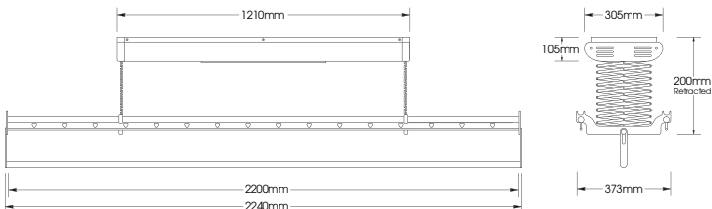

Features:

- 2 x 2.2 metre heavy duty aluminium alloy drying rails
 - 32 dedicated hanger notches for clothes hanger placement
 - 1 x 2.2 metre heavy duty aluminium alloy bar
 - Maximum weight capacity of 35kg!
 - Large internal light
 - Hand held wireless remote control – wall mountable holder included
 - Maximum extension to a depth of 1.2 metres*
 - Easily locked at any stage during the extend/retract process
 - Auto Safety Stop
 - Soft and smooth operations
 - Strong, durable and robust materials and components
- *Optional extra available to allow maximum extension to a depth of 1.7 metres.

Installation:

Easy to follow, DIY installation instructions included. For a cordless sleek finish we recommended the clothesline be electrically hardwired.

Specifications:

State	Length	Width	Height
Retracted	2240mm	373mm	200mm
Expanded	2240mm	373mm	1250mm
Expanded with Bar	2240mm	373mm	1450mm