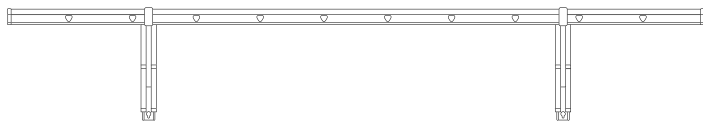

Features:

- 3 x 2 metre heavy duty aluminium alloy drying rails
- 30 dedicated hanger notches for clothes hanger placement
- 2 x aluminium alloy mounting brackets
- Maximum weight capacity of 25kg
- Maximum extension of 1 metre from wall
- Sits just 14 centimetres from the wall when retracted
- Smooth and easy manual operations
- Made from light weight, rust resistant material
- Strong and durable
- Wall brackets can be mounted at any position along the length of the aluminium rails

Installation:

The Space Saver 30 Airer's simple and practical design allows for easy, fast installation. DIY instructions included.

Specifications:

State	Length	Width	Height
Retracted	2010mm	465mm	140mm
Expanded	2240mm	465mm	1100mm