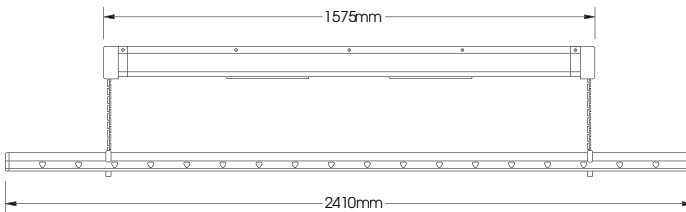

Specifications:

State	Length	Width	Height
Retracted	2410mm	380mm	220mm
Expanded	2410mm	380mm	1250mm

“Built-in Auto Safety Stop”