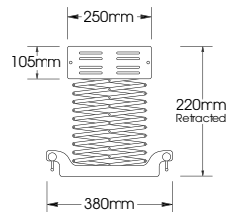

Specifications:

State	Length	Width	Height
Retracted	2410mm	380mm	220mm
Expanded	2410mm	380mm	1250mm

“Built-in Auto Safety Stop”